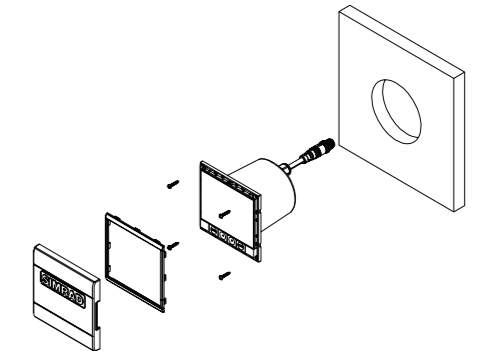

IS35 Color Gauge

Installation guide

ENGLISH

www.simrad-yachting.com