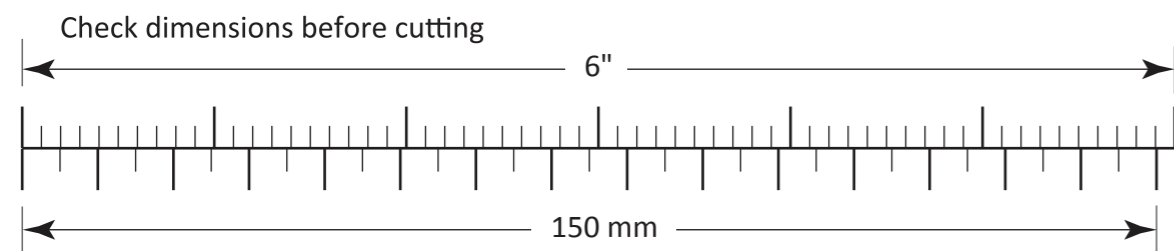

# Supplied parts

- IS35 Color Gauge
- Mico-C T connector
- 4 x #4 self tapping screws
- Bezel
- Suncover