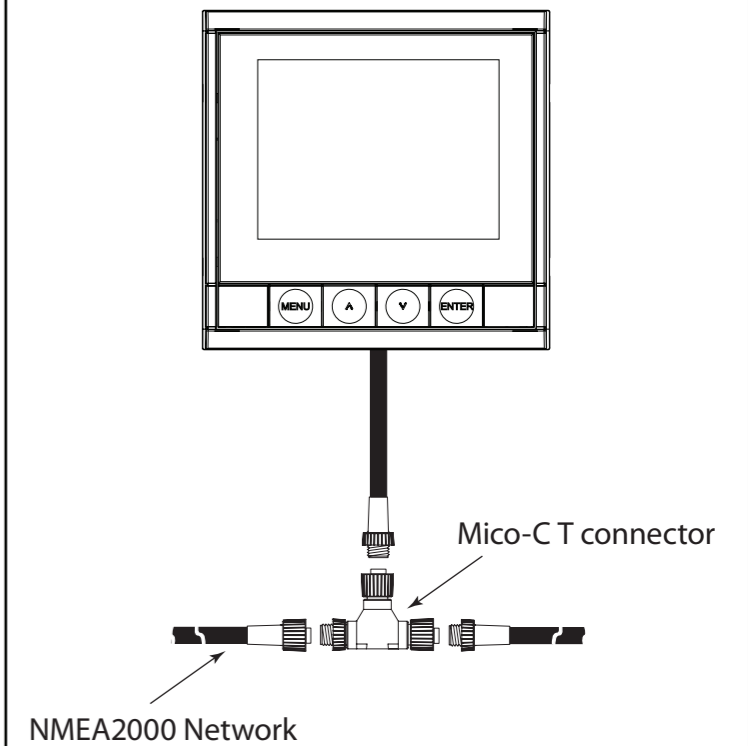

Mounting template

Supplied parts

- IS35 Color Gauge
- Mico-C T connector
- 4 x #4 self tapping screws
- Bezel
- Suncover

Installation

Wiring

IS35 Color Gauge

Installation guide

ENGLISH

www.simrad-yachting.com