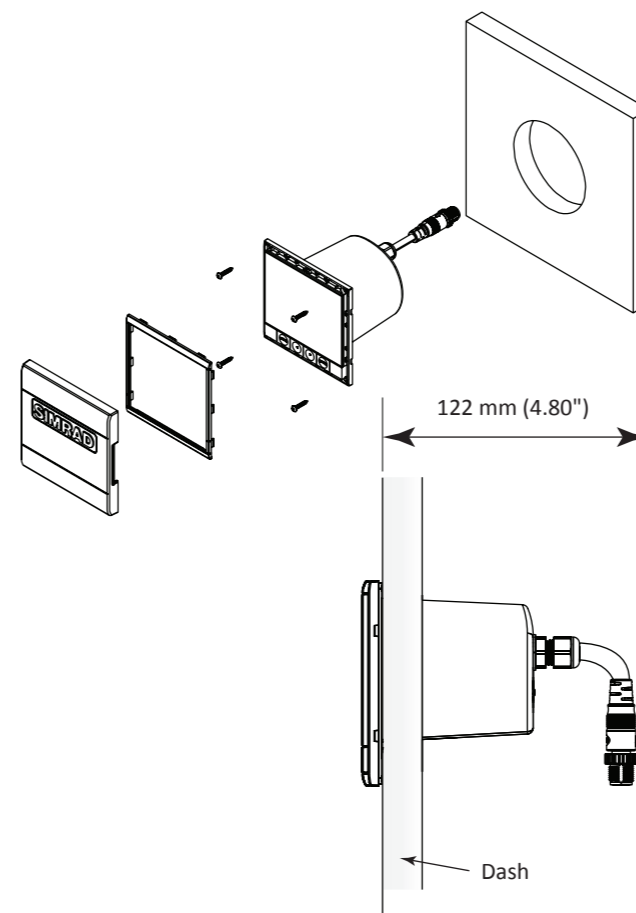

Installation