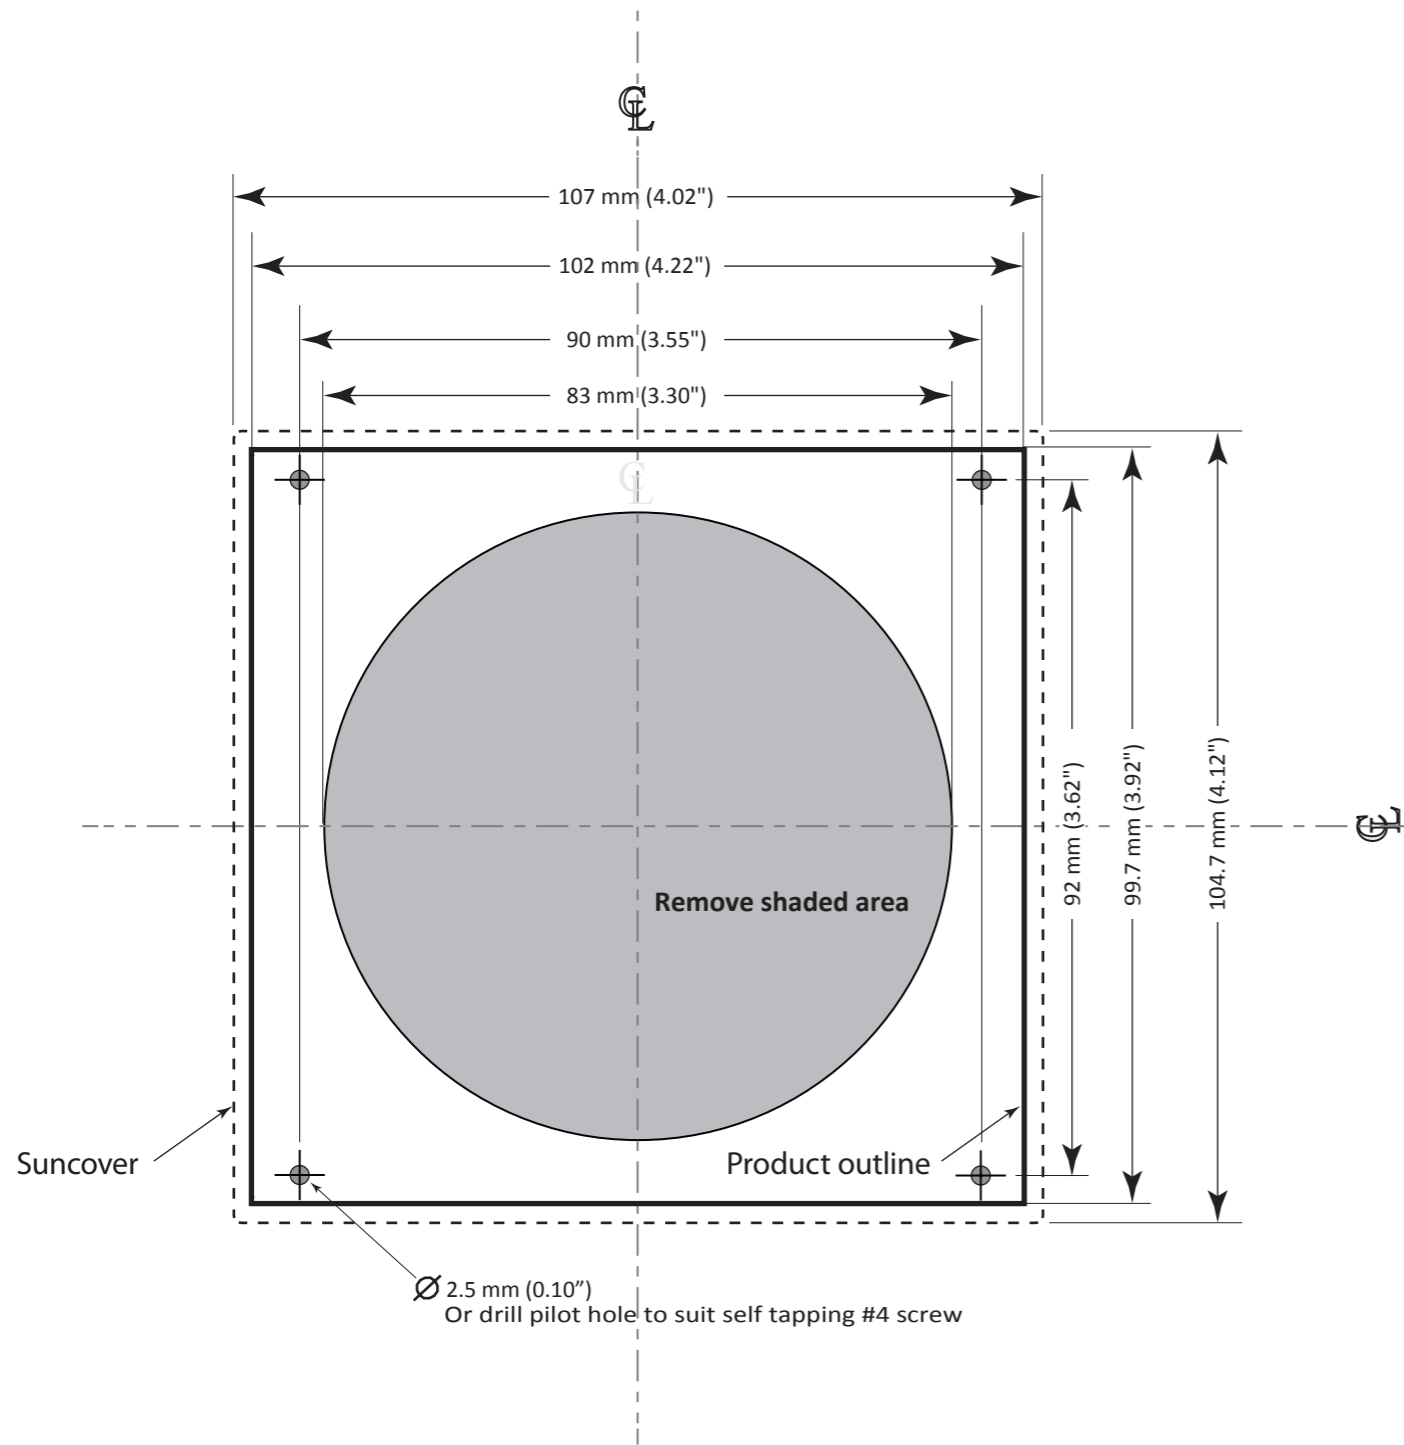

# Mounting template

# Supplied parts

- IS35 Color Gauge
- Mico-C T connector
- 4 x #4 self tapping screws
- Bezel
- Suncover

# IS35 Color Gauge

Installation guide

ENGLISH

www.simrad-yachting.com