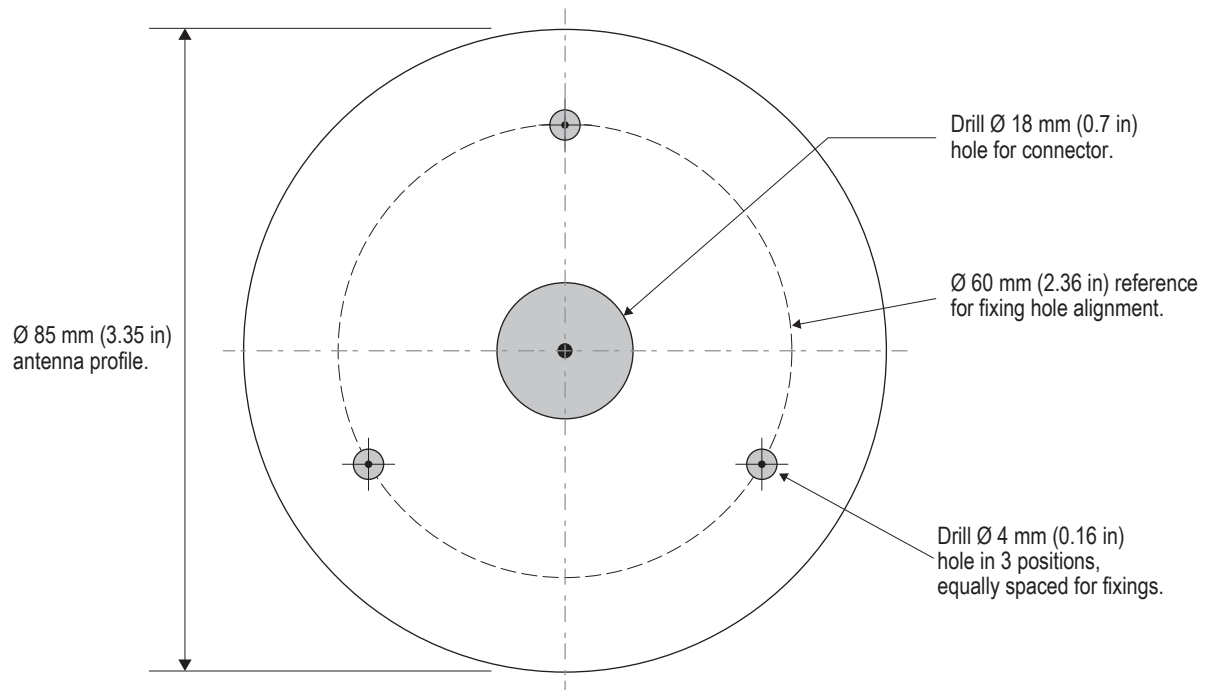

# GA200 GNSS (GPS) Antenna Mounting Template

NOTE: This document may NOT print true to scale.  
Before modifying mounting surface, ensure printed  
template matches the measurements provided.

**Raymarine®**