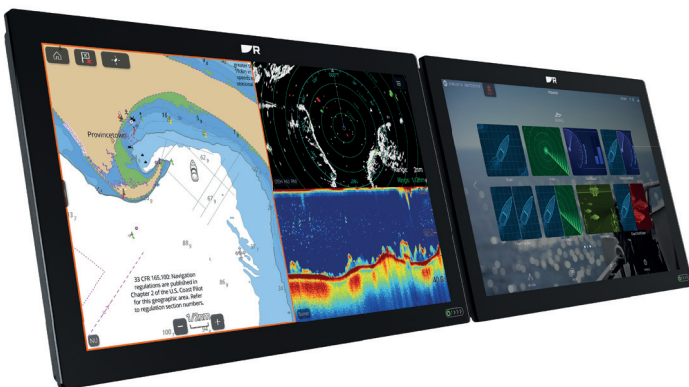

AXIOM 2 XL

PREMIUM GLASS BRIDGE CHARTPLOTTERS

Axiom 2 XL, the flagship of the Axiom® family, delivers powerful chartplotter performance, stylish large-format navigation, and the elegant simplicity of the LightHouse 4 operating system. Designed for all weather conditions, the rugged yet beautiful Axiom 2 XL displays are at home in open cockpits or enclosed glass bridge stations. Enhanced with powerful 6-core processors, expanded networking, and ultra-bright HydroTough™ displays, Axiom 2 XL is the premium chartplotter for captains who demand the best. Axiom 2 XL displays are available in 16, 19, 22, and 24-inch diagonal display sizes.

AXIOM 2 XL KEY FEATURES

- Slim bezel display allows the largest possible displays in a small footprint. Experience big-screen navigation even on tightly spaced helms.
- Get underway faster with a fast 6-core processor
- HydroTough™ nano-coating repels water for reliable touchscreen control and superior sunlight visibility
- Smart back lighting and an ambient light sensor automatically adjusts display brightness for day and evening
- Create your own glass bridge Axiom 2 XL system with multiple Axiom 2 XL displays
- Three power-over-Ethernet ports simplify remote camera and RMK-10 remote keypad connectivity
- Stay entertained with streaming apps and Axiom 2 XL's HDMI and audio output for remote displays and marine entertainment systems