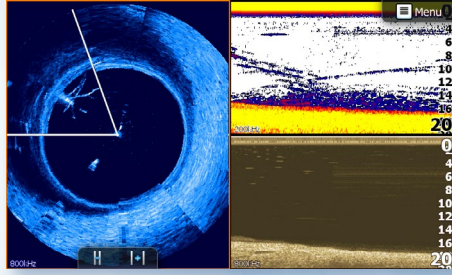

SonarHub™ Sounder Module FEATURES

- CHIRP sonar with the optional **Lowrance HDI** transducer delivers extremely efficient pulse generation that provides improved target resolution and noise rejection, plus **DownScan Imaging™** to provide crystal-clear, picture-like views of what's beneath a boat.
- With the optional LSS-2 transducer, **StructureScan® HD** offers best-in-class, side-scanning range and resolution.
- Compatible with **ALL-NEW SpotlightScan™** forward- and surround-scanning sonar transducers.*
- Plug-and-play compatibility with **Lowrance HDS Gen1** (not including SpotlightScan™), **HDS Gen2** and **Gen2 Touch** fishfinder/chartplotter models.
- Three built-in Ethernet ports allow for quick and convenient networking without the need for an extra Ethernet networking module
- Supported by Lowrance Advantage Service program

*SonarHub Sounder Module not required for SpotlightScan™ functionality with HDS Gen2 Touch displays.

CHIRP + StructureScan + SpotlightScan

ALL-IN-ONE with **LOWRANCE**® SonarHub

LOWRANCE Performance Screenshots

CHIRP Sonar With
HDI Transducer

SpotlightScan on
HDS Gen2 Touch

StructureScan HD Left,
Right- & DownScan views

LOWRANCE HDI Transducers

Lowrance HDI Bronze
Thru-Hull Transducer

Lowrance HDI
Transom-Mount Transducer