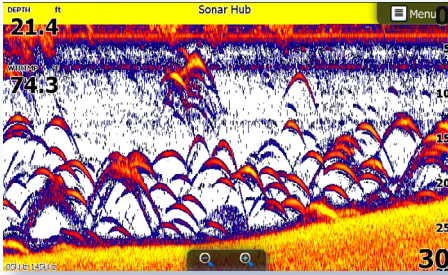

CHIRP + StructureScan + SpotlightScan

ALL-IN-ONE with **LOWRANCE**® SonarHub

LOWRANCE Performance Screenshots

CHIRP Sonar With
HDI Transducer