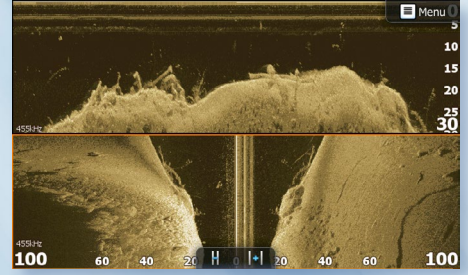

CHIRP Sonar + StructureScan® HD for LOWRANCE® HDS®

SonarHub™ Sounder Module is the all-in-one solution that provides both fish- and structure-finding technologies PLUS the new Lowrance SpotlightScan™ Sonar view for HDS Gen2 models.

SonarHub™ Sounder Module FEATURES

- CHIRP sonar with the optional **Lowrance HDI** transducer delivers extremely efficient pulse generation that provides improved target resolution and noise rejection, plus **DownScan Imaging™** to provide crystal-clear, picture-like views of what's beneath a boat.
- With the optional LSS-2 transducer, **StructureScan® HD** offers best-in-class, side-scanning range and resolution.
- Compatible with **ALL-NEW SpotlightScan™** forward- and surround-scanning sonar transducers.*
- Plug-and-play compatibility with **Lowrance HDS Gen1** (not including SpotlightScan™), **HDS Gen2** and **Gen2 Touch** fishfinder/chartplotter models.
- Three built-in Ethernet ports allow for quick and convenient networking without the need for an extra Ethernet networking module
- Supported by Lowrance Advantage Service program

*SonarHub Sounder Module not required for SpotlightScan™ functionality with HDS Gen2 Touch displays.

CHIRP + StructureScan + SpotlightScan

ALL-IN-ONE with **LOWRANCE**® SonarHub

LOWRANCE Performance Screenshots

CHIRP Sonar With
HDI Transducer

SpotlightScan on
HDS Gen2 Touch

StructureScan HD Left,
Right- & DownScan views

LOWRANCE HDI Transducers

Lowrance HDI Bronze
Thru-Hull Transducer

Lowrance HDI
Transom-Mount Transducer