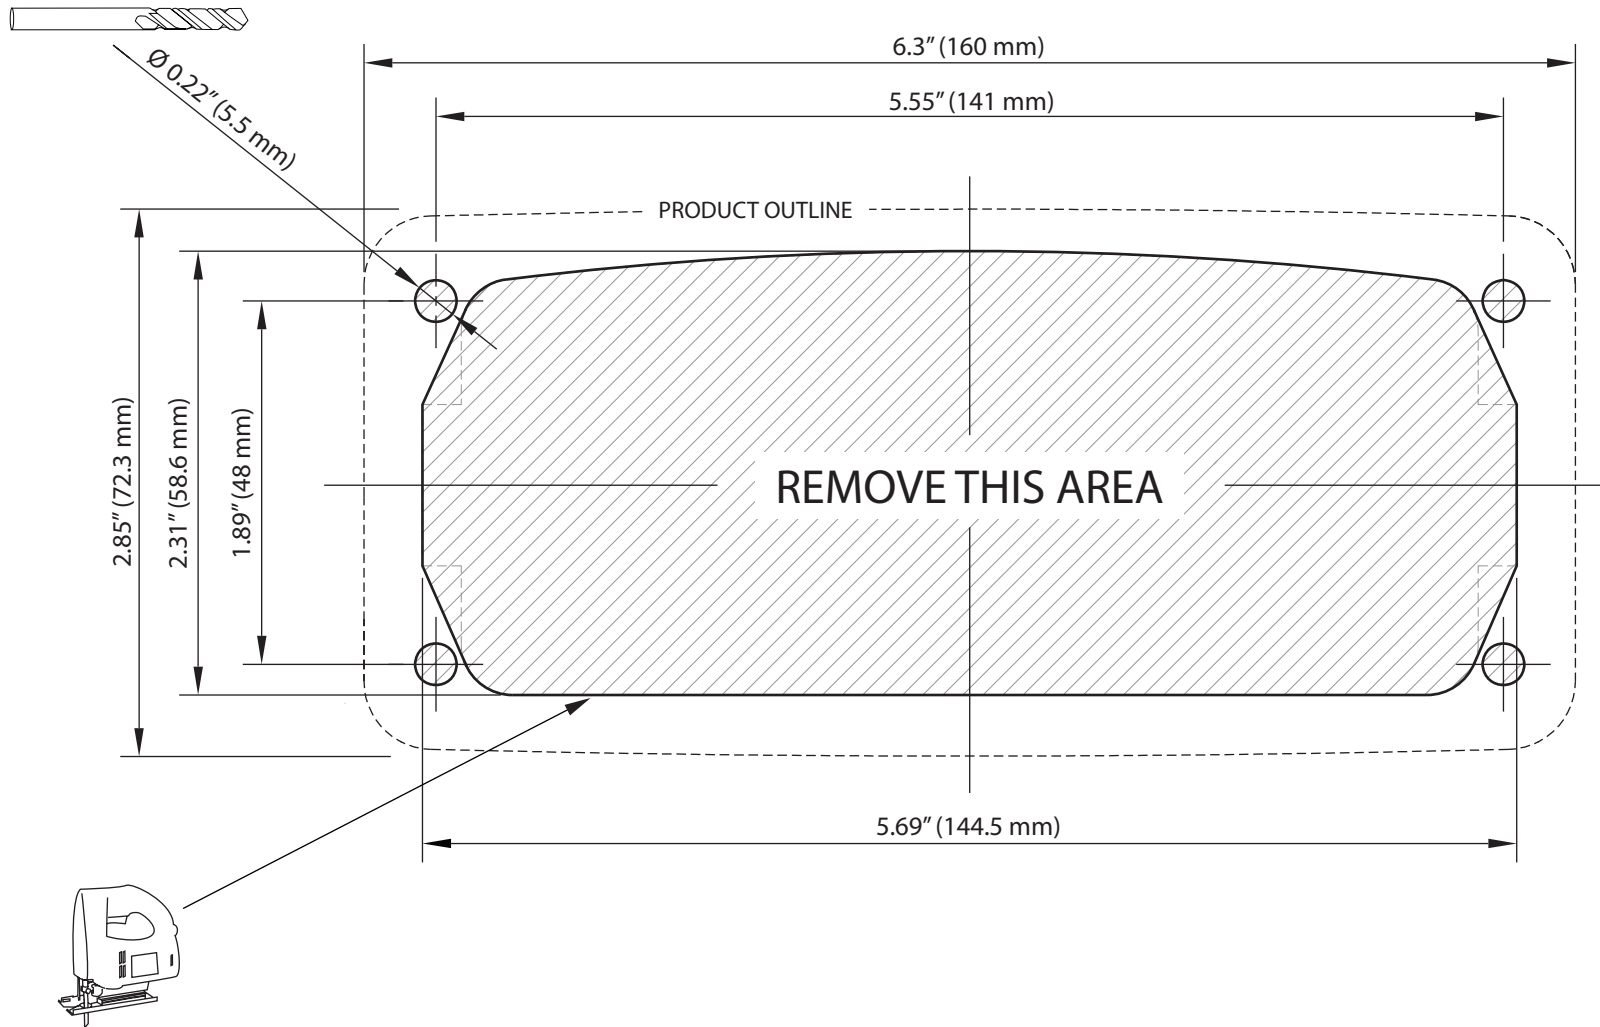

MOUNTING TEMPLATE FOR VHF'S (Type B)

NOTE:
DO NOT SCALE
PRINT 1:1

IMPORTANT. Do not use this template if it has been rescaled by copying or printing. If this is not the original, or is a print from a file, please check the dimension lines below are to scale before use.