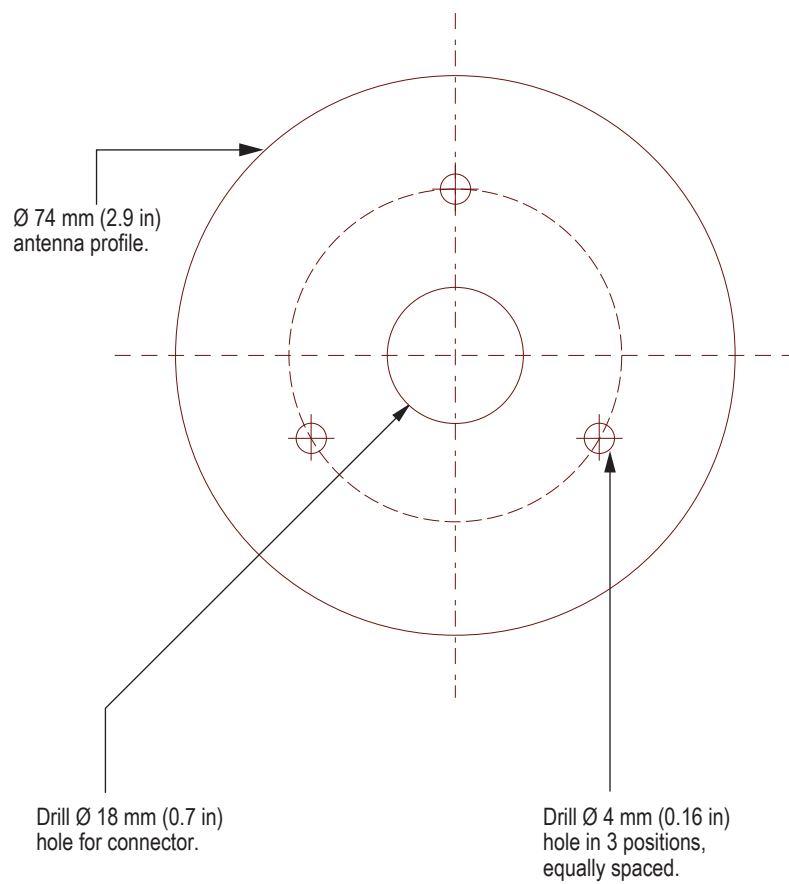

Raymarine AIS650 GPS Receiver mounting template

IMPORTANT: This document may not print true to scale. Before modifying mounting surface, ensure printed template matches the measurements provided.

Document number: 87225-1
Date: 03-2014